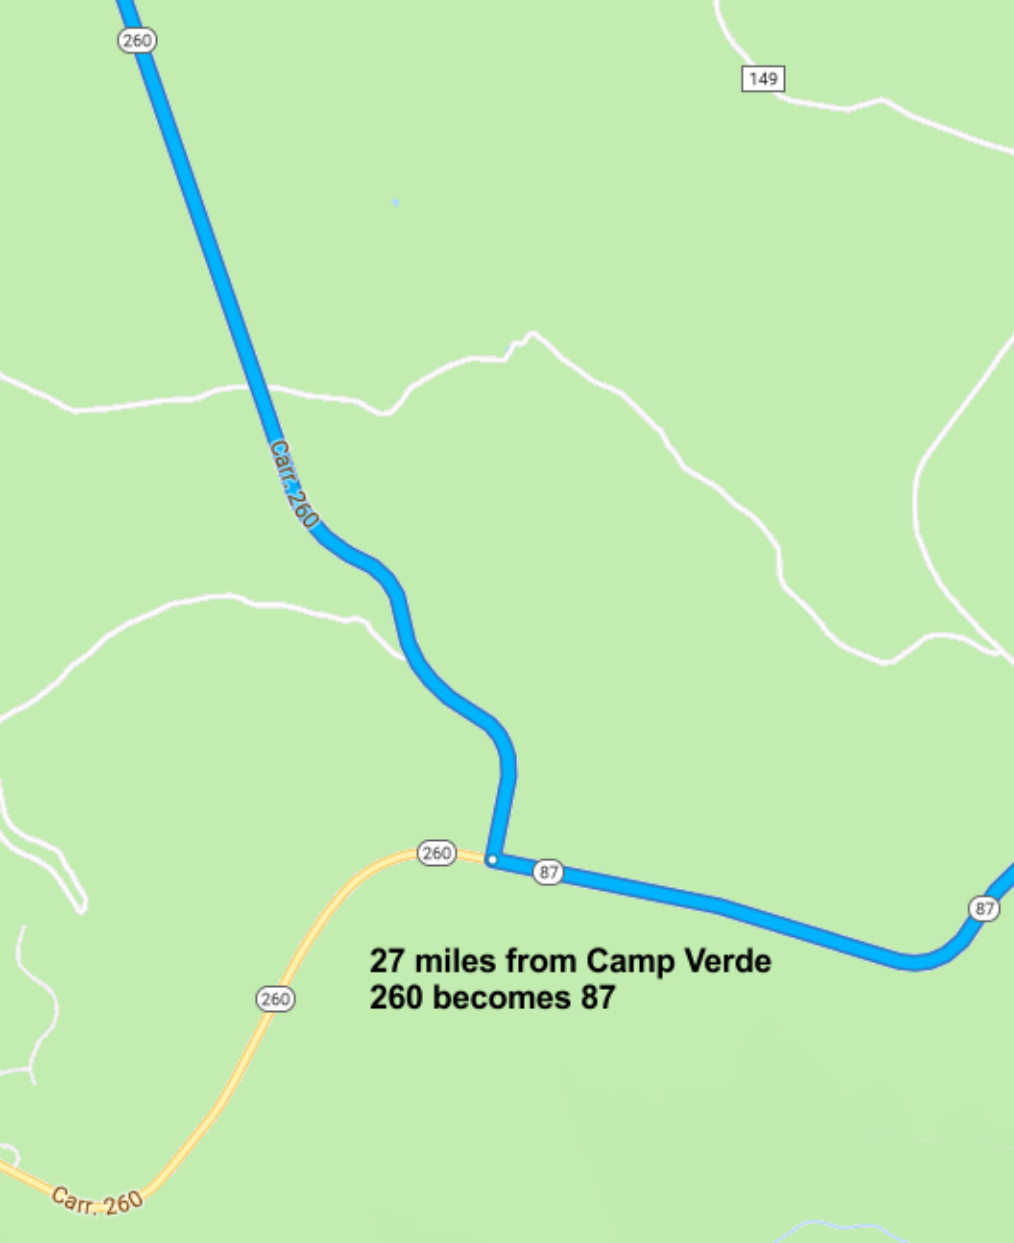

Bumble Bee

Payson

Black Canyon City

Mazatzal Peak

87

Gisela

188

Tonto National Forest

New River

260

149

Carr. 260

260

87

87

27 miles from Camp Verde
260 becomes 87

87

Clint's Well

122C

9.7 miles on 87 to Lake Mary Road (FSR 3) turnoff

3

NF-1350

**15 miles from start of Lake Mary Road (SFR 3)
watch for turnoff to DCT**

Lake Mary Rd