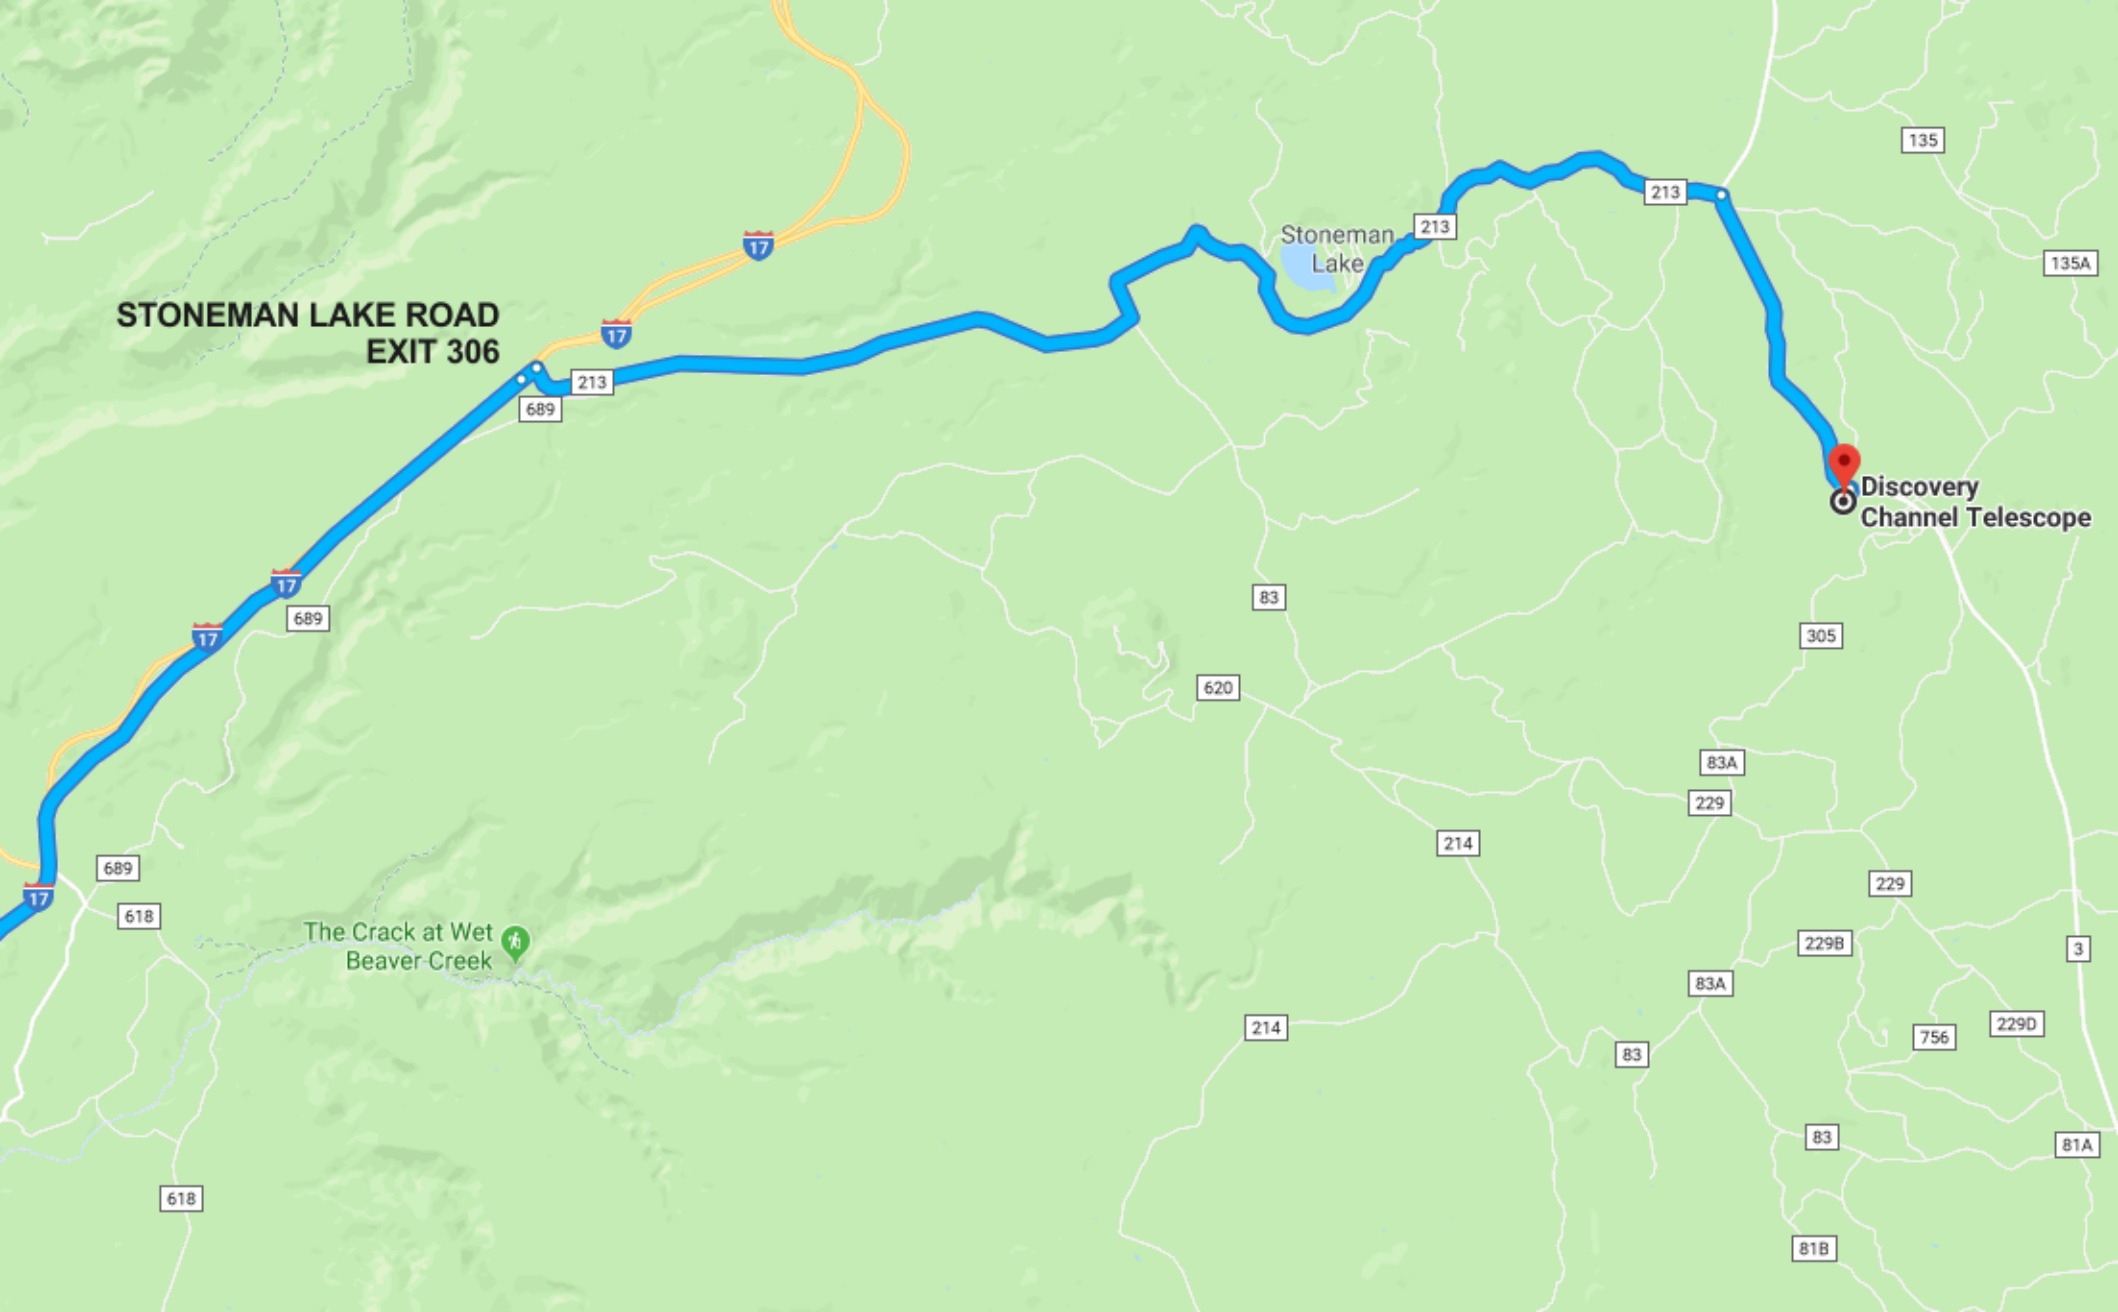

Lake Montezuma

Cherry

Camp Verde

Strawberry

Pine

Geronimo Estates

Washington Park

Arosanti
Cordes Lakes

Freedom Acres

Star Valley

Bumble Bee

Payson

Black Canyon City

Rye

Gisela

**STONEMAN LAKE ROAD
EXIT 306**

Stoneman
Lake

**Discovery
Channel Telescope**

The Crack at Wet
Beaver Creek

**WATCH FOR THE TURN OFF 213
ONTO LAKE MARY ROAD**

213

209

3

Lake Mary Rd